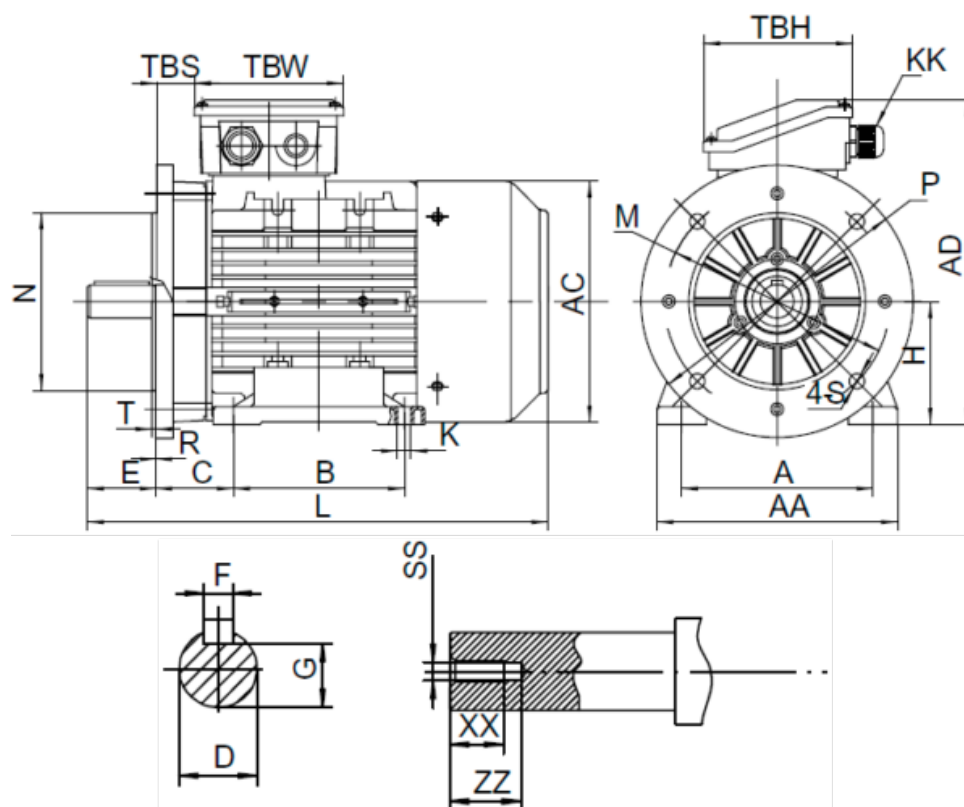

Data Sheet

Article number: 25160002561740

Description: Kleedrive T2A 712-6 0.25kw 900 rpm UL/CSA
3x230/400V 50HZ IP55 B35 PTO

Measures

A = 112	F = 5	TBW = 98
AA = 140	G = 11	XX = 12
AC = Ø138	H = 71	ZZ = 17
AD = 186	HD = 115	
B = 90	L = 245	
C = 45	SS = M5	
D = Ø14	TBH = 98	
E = 30	TBS = 16	